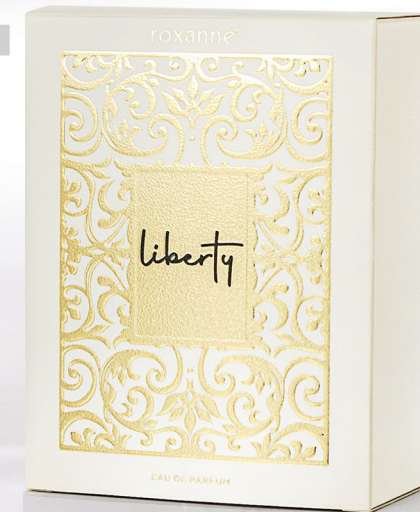

roxanne®
Liberty

ROXANNE LIBERTY 100 ML EDP
Carton Dimensions (cm): 58*95*126
Carton weight: 33,41 (gr)
Inner Carton Qty: 12 (pc)